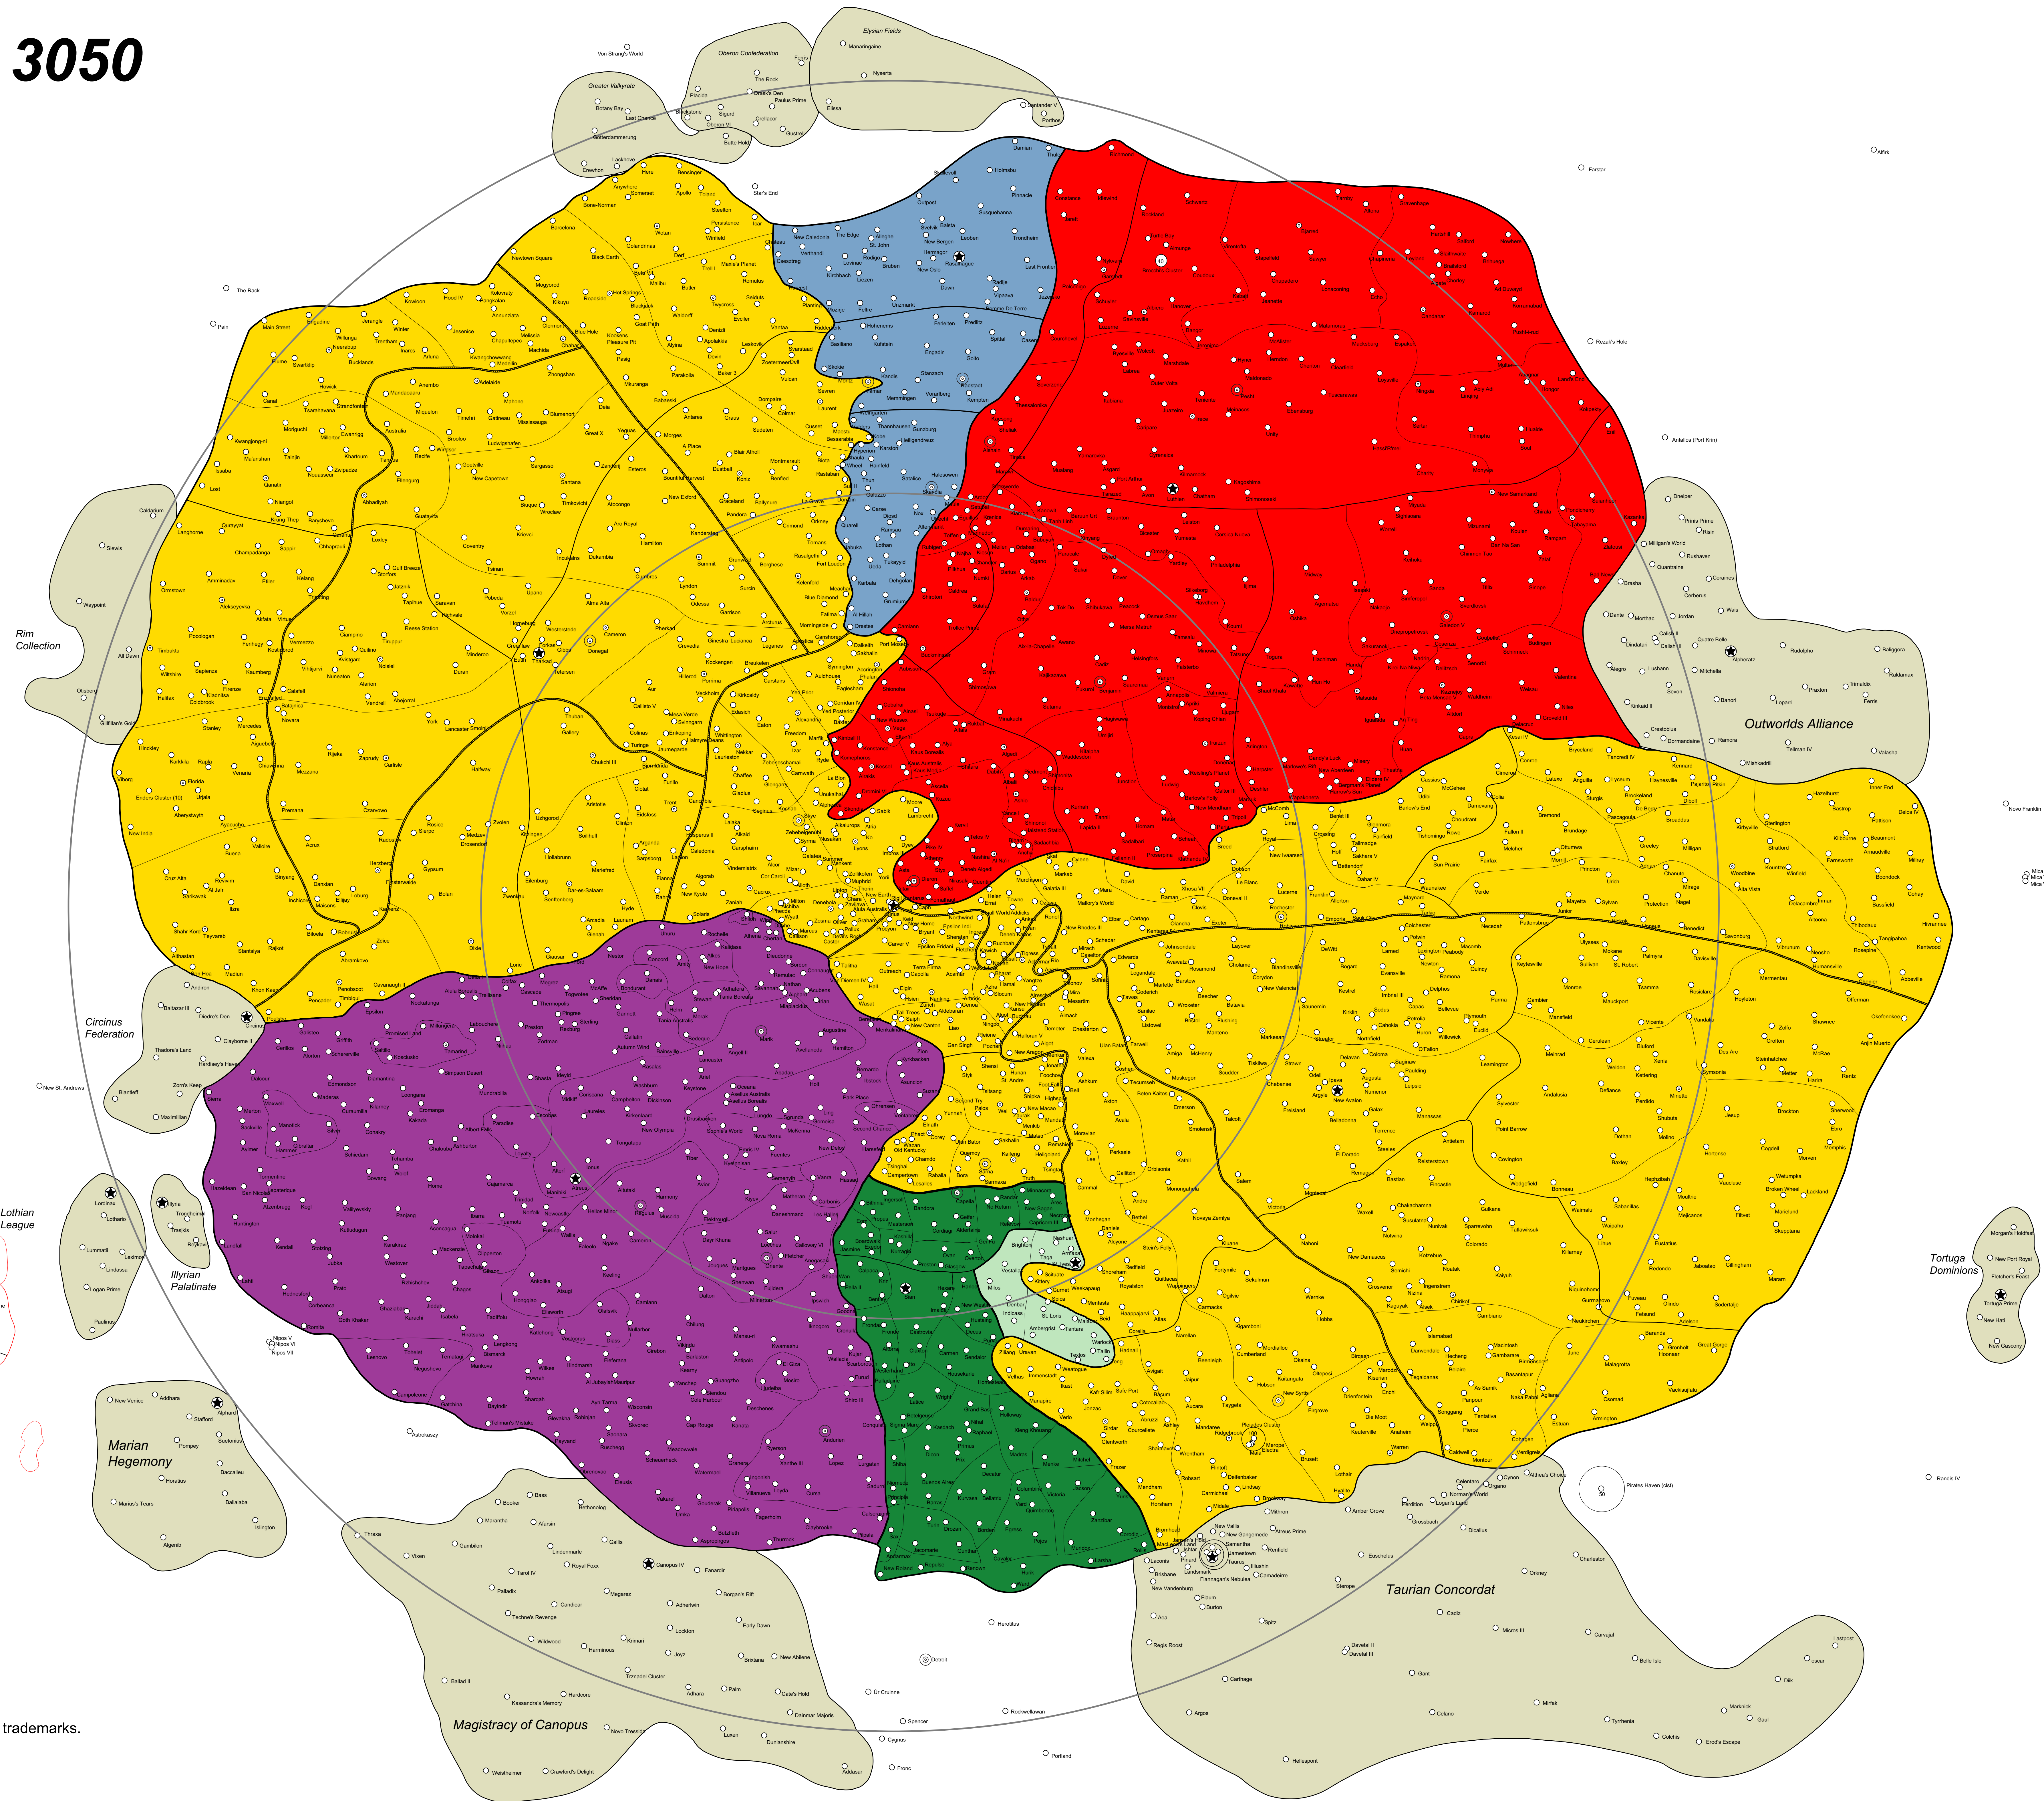

Inner Sphere circa 3050

- Capellan Confederation
- Draconis Combine
- Federated Commonwealth
- Free Worlds League
- St Ives Compact
- Free Rasalhague Republic
- Periphery States

LEGEND

- Region capital
- ⊙ District capital
- ★ National capital

8 PARSECS

40 PARSECS OR 130.4 LIGHT YEARS

SCALE: 1 CM = 13 LIGHTYEARS = 4 PARSECS

BattleTech is a Registered Trademark of WizKids LLC.
 Original BattleTech material Copyright by WizKids LLC. All Rights Reserved.
 Used without permission. Any use of WizKids LLC's copyrighted material or trademarks in this file should not be viewed as a challenge to those copyrights or trademarks.